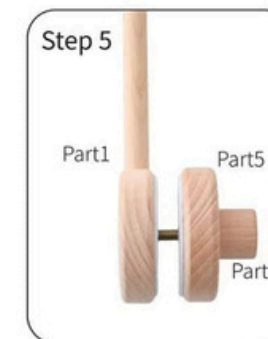

Assembly Instructions

Mounting Tips

- Wipe down cot slats before attaching.
- Ensure the mount is tightly fastened before hanging the mobile.
- **Mount with the adjustable knob facing outwards, away from the baby.**