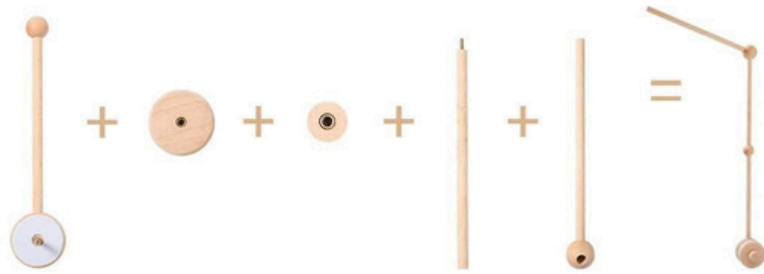

Mobile Cot Mount

Against The Grain Childrens Furniture LTD
3/16 Gateway Park Drive, Pokeno, WKO, 2402,
New Zealand
support@againstthegrain.nz
www.againstthegrain.nz

Instruction Manual

Contents

Safety Instructions

- **Not a toy. Do not allow children to play with or hang from the mount.**
- **Adult assembly required. Keep parts and assembly process away from children.**
- **Inspect before each use. Discard and replace at the first sign of damage.**
- **When hanging, keep out of baby's reach to avoid risk of entanglement or choking.**
- **Remove from cot or play area once your baby begins to sit upright or push up on all fours.**
- **Mount with the adjustable knob facing outwards, away from the baby.**

Care Instructions

- Wipe with a soft, dry cloth to clean.
- Avoid using harsh chemicals.
- Store indoors, away from moisture and direct sunlight.

Assembly Instructions

Mounting Tips

- Wipe down cot slats before attaching.
- Ensure the mount is tightly fastened before hanging the mobile.
- **Mount with the adjustable knob facing outwards, away from the baby.**