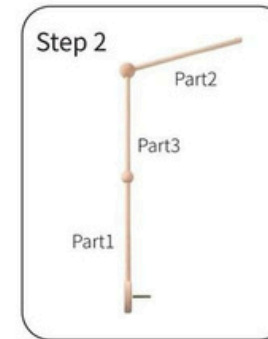

Assembly Instructions

Mounting Tips

- Wipe down cot slats before attaching.
- Ensure the mount is tightly fastened before hanging the mobile.
- **Mount with the adjustable knob facing outwards, away from the baby.**