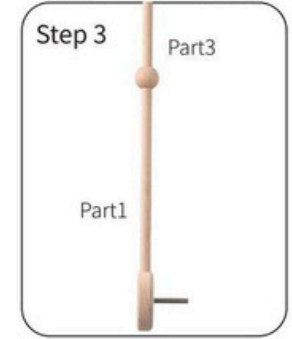

Assembly Instructions

Mounting Tips

- Wipe down cot slats before attaching.
- Ensure the mount is tightly fastened before hanging the mobile.
- **Mount with the adjustable knob facing outwards, away from the baby.**