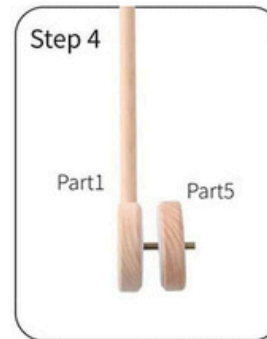

Assembly Instructions

Mounting Tips

- Wipe down cot slats before attaching.
- Ensure the mount is tightly fastened before hanging the mobile.
- **Mount with the adjustable knob facing outwards, away from the baby.**